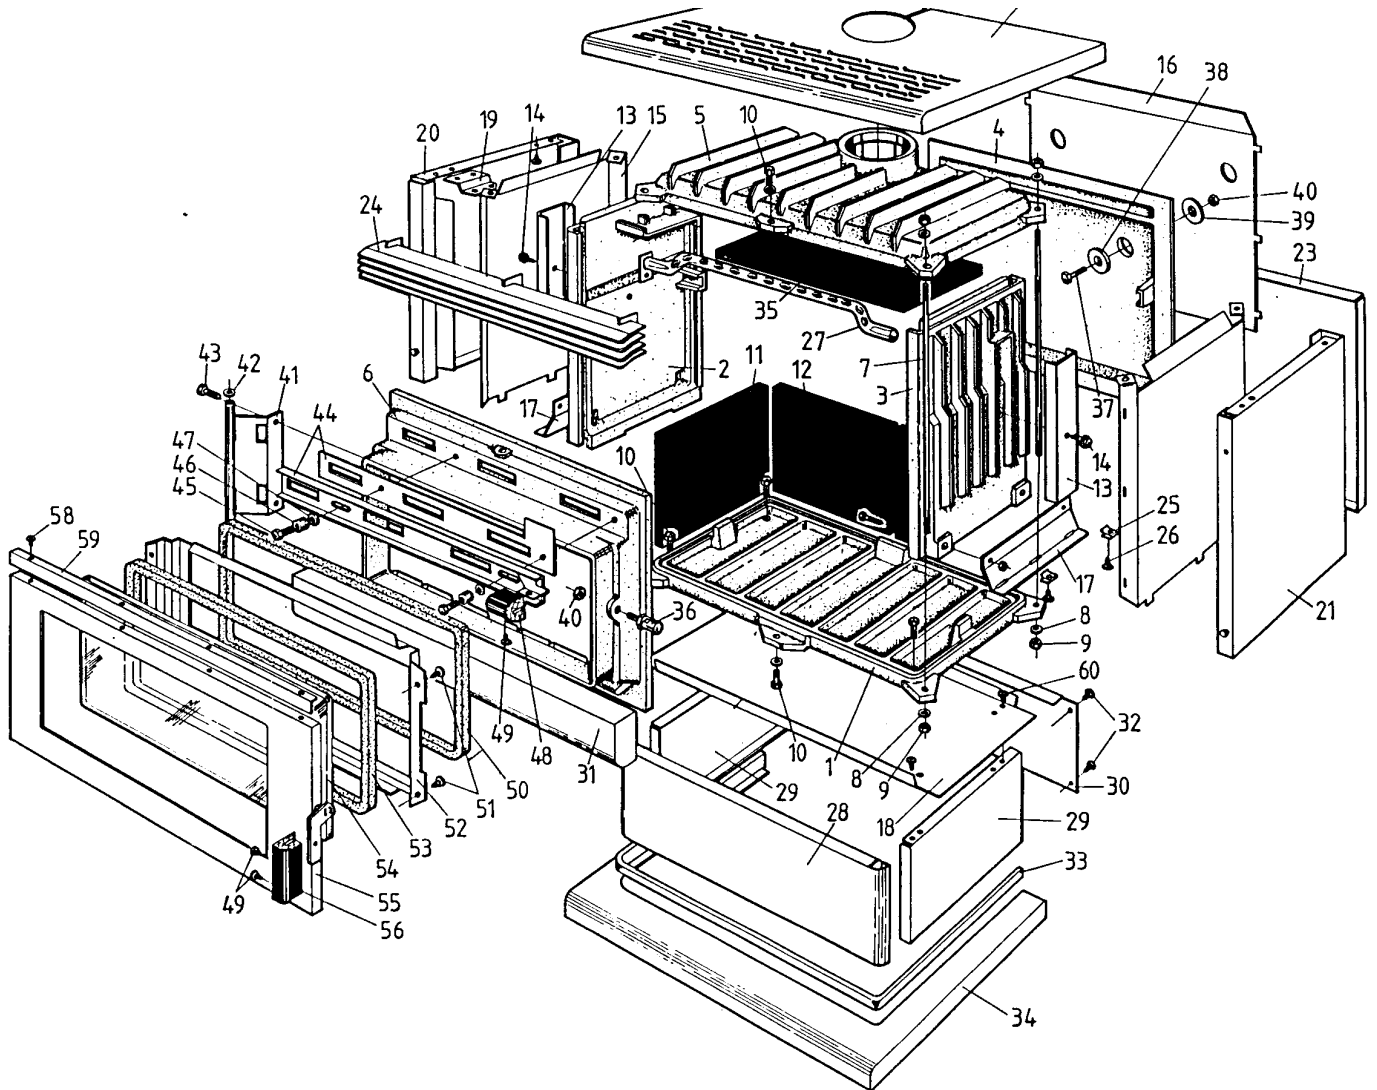

Item No	Part No	Description	Qty	Item No	Part No	Description	Qty
1	987304	Firebox, Bottom	1	30	987210	Panel-Pedestal Back (Coffee)	1
2	987305	Firebox, LH Side	1	•	987220	Panel-Pedestal Back (Black)	1
3	987306	Firebox, RH Side	1	•	987280	Panel-Pedestal Back (Fawn)	1
4	987303	Firebox, Back	1	31	986201	Panel-Front (Coffee)	1
5	987302	Firebox, Top	1	•	986221	Panel-Front (Black)	1
6	987301	Firebox, Front	1	•	986281	Panel-Front (Fawn)	1
7	587108	Rod-Tie	4	32	503259	Screw, Self Tapping No 10 x.5	15
8	501606	Washer, Flat 8 x 19 x 1.5	18	33	987218	Trim - Gold	1
9	501682	Nut, M6	8	34	587264	Foot Assy, Packed (Black) - Includes Trim	1
10	501962	Screw, Set M6 x 30	4	•	587263	Foot Assy, Packed (Coffee) - Includes Trim	1
11	587113	Bricks, Fire Side 323 x 250 x 25	2	•	587265	Foot Assy, Packed (Fawn) - Includes Trim	1
12	787112	Bricks, Fire Back 223 x 250 x 25	2	35	787109	Vermiculite 290 x 470 x 20	1
13	986146	Cover-Secondary Air	2	•	987373	Vermiculite 290 x 470 x 20 (Pack of 5)	1
14	501959	Screw, Set M6 x 12	4	36	586133	Pin-Door Latch	1
15	987121	Heatsheild-Side	2	37	501598	Screw, Set M8 x 25	2
16	987120	Heatshield-Back	1	38	984090	Plug-34 Dia	2
17	987123	Bracket-Mounting	2	39	502093	Washer, Flat 8 x 42 x 3	2
18	987122	Heatsheild-Bottom	1	40	501602	Nut,M8	22
19	986147	Brace-Side Panel	1	41	987139	Hinge Assy	1
20	987316	Panel-Side, LH (Coffee)	1	42	006025	Washer, Flat 5/16"	1
•	987326	Panel-Side, LH (Black)	1	43	501571	Screw, SetM8 x 16	4
•	987388	Panel-Side, LH (Fawn)	1	44	987370	Air Slide Complete	1
21	983315	Panel-Side, RH (Coffee)	1	45	503336	Screw, Self Tapping 1/4" x 1"	2
•	987325	Panel-Side, RH (Black)	1	46	585223	Spring-Compression, Air Inlet	2
•	987385	Panel-Side, RH (Fawn)	1	47	500374	Washer, Flat 1/4"	2
22	987202	Panel-Top (Coffee)	1	48	586162	Knob-Air Control	1
•	987222	Panel-Top (Black)	1	49	503004	Screw, CSK No 8 x 5/8"	3
•	987282	Panel-Top (Fawn)	1	50	987372	Rope, Door	1
23	987203	Panel-Rear (Coffee)	1	51	501480	Screw, Self Tapping 8 x 0.5	4
•	987223	Panel-Rear (Black)	1	52	987124	Retainer-Glass	1
•	987283	Panel-Rear (Fawn)	1	53	987376	Seal Kit for Glass	1
24	986207	Grille-4 Louvre	1	54	787111	Glass-Woodfire	1
25	503388	Nut, Spire	4	55	987204	Panel-Door (Coffee)	1
26	503459	Screw, Self Tapping No 12 x 25	4	•	987224	Panel-Door (Black)	1
27	987143	Tube-Secondary Air Assy	1	•	987284	Panel-Door (Fawn)	1
28	987208	Panel-Pedestal Front (Coffee)	1	56	586161	Handle-Door	1
•	987228	Panel-Pedestal Front (Black)	1	57	503005	Screw, Pan No 10 x 1/2"	4
•	987288	Panel-Pedestal Front (Fawn)	1	58	503429	Rivet-Pop 3.2 Dia x 4.8	5
29	987209	Panel-Pedestal, LH (Coffee)	1	59	986212	Trim-Door Glass, Upper (Gold)	1
•	987229	Panel-Pedestal, LH (Black)	1				
•	987289	Panel-Pedestal, LH (Fawn)	1