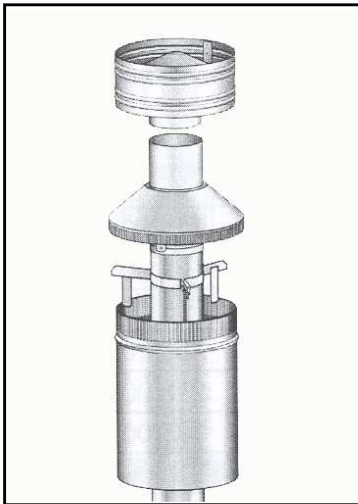

Double Speed Fan

Part No. 987363

Item No	Part No	Description	Qty	Item No	Part No	Description	Qty
1	987180	Panel-Pedestal Back - Black	1	7	503671	Grommet 14 OD x 6 ID	4
2	501580	Screw, Pan M5 x 16	5	8	501110	Screw; S/T 6 x .25	4
3	500848	Washer; Flat 3/16" x .5	5	9	987187	Cover-Fan Motor	1
4	501856	Nut, M5 Hex	5			NOT ILLUSTRATED	
5	586551	Clamp-Cable Utilux	1				
6	787125	Fan-3 Speed Double End - Incl. Cord Switch	1		503054	Tie-Nylon Cable	1

**ROOF TERMINATION KIT
PART 2**

**STARTER KIT
PART 1**

**Flue Kit (Hi Therm)
- Black - 175mm dia**

NZ ONLY

(to suit **LE 7000**, Toronto, Grandview)

Part 2 Contains:

- 1 x 600mm Outer Slip
- 1 x 400mm Stainless Steel Flue Pipe
- 1 x Top Spider
- 1 x Casing Cover
- 1 x Anti Down Draught Cowl

Part 1 Contains:

- 2 x 1200mm Hi-Therm Flue Pipes
- 1 x 1200mm Stainless Steel Flue Pipe
- 1 x 1200mm Inner / Outer Shield Combination
- 1 x 600mm Outer Shield
- 1 x Ceiling Plate
- 1 x Pack of Screws and Spacer