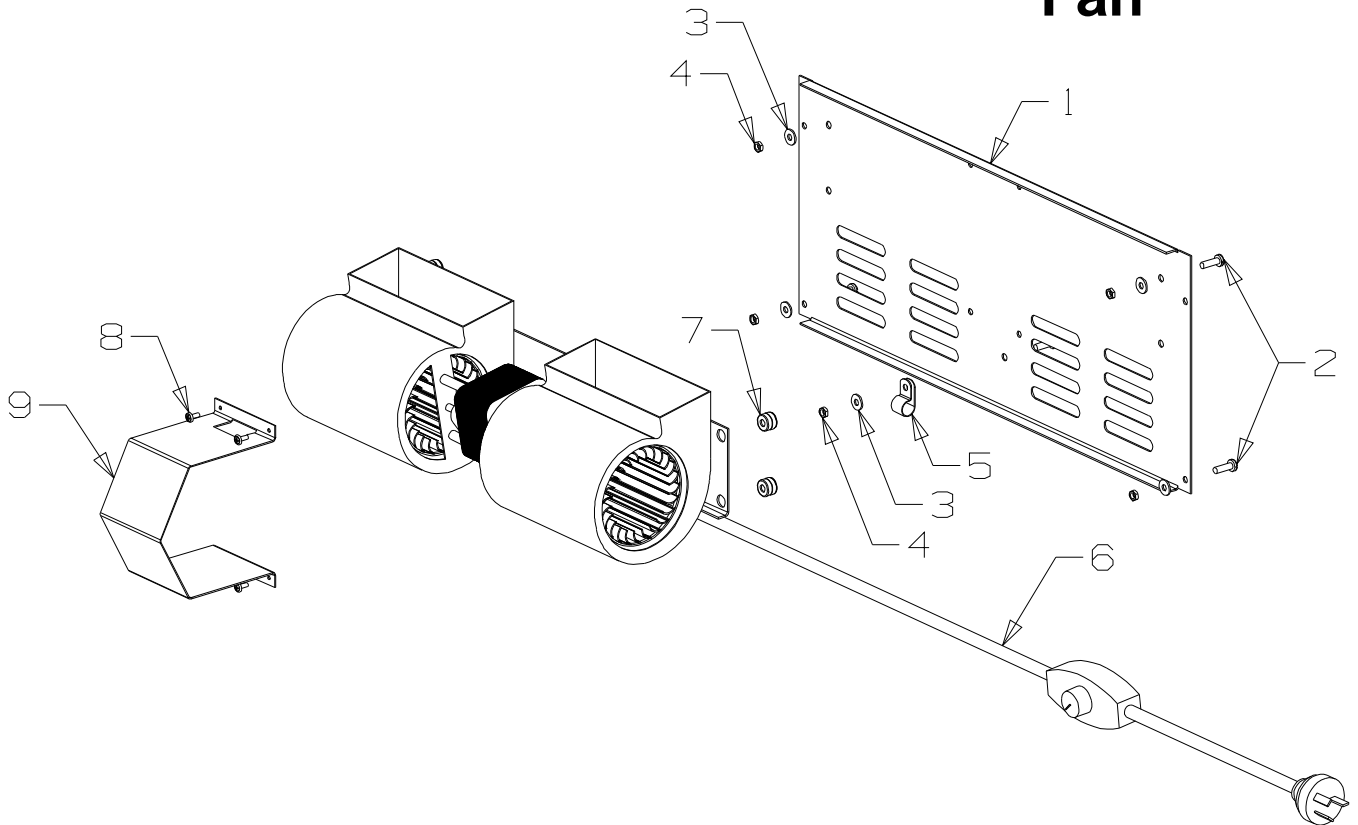

Double Speed Fan

Part No. 987363

Item No	Part No	Description	Qty	Item No	Part No	Description	Qty
1	987180	Panel-Pedestal Back - Black	1	7	503671	Grommet 14 OD x 6 ID	4
2	501580	Screw, Pan M5 x 16	5	8	501110	Screw; S/T 6 x .25	4
3	500848	Washer; Flat 3/16" x .5	5	9	987187	Cover-Fan Motor	1
4	501856	Nut, M5 Hex	5			NOT ILLUSTRATED	
5	586551	Clamp-Cable Utilux	1				
6	787125	Fan-3 Speed Double End - Incl. Cord Switch	1		503054	Tie-Nylon Cable	1