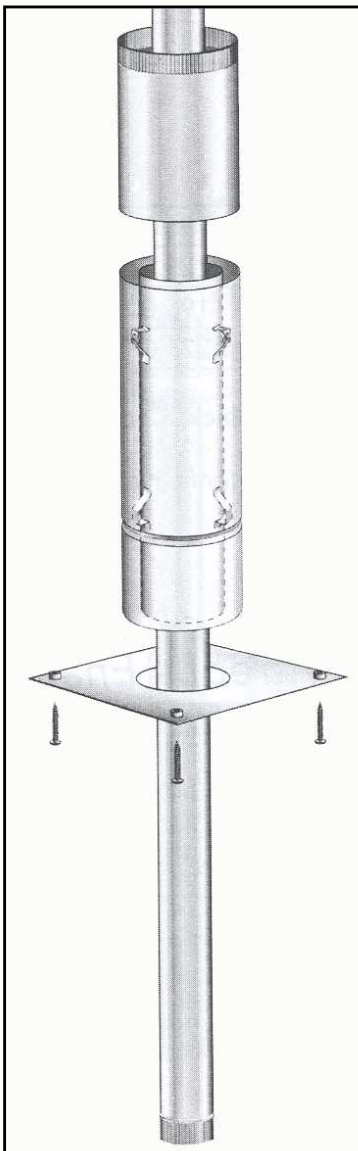

**ROOF TERMINATION KIT
PART 2**

**STARTER KIT
PART 1**

**Flue Kit (Hi Therm)
- Black - 175mm dia**

NZ ONLY

(to suit **LE 7000**, Toronto, Grandview)

Part 2 Contains:

- 1 x 600mm Outer Slip
- 1 x 400mm Stainless Steel Flue Pipe
- 1 x Top Spider
- 1 x Casing Cover
- 1 x Anti Down Draught Cowl

Part 1 Contains:

- 2 x 1200mm Hi-Therm Flue Pipes
- 1 x 1200mm Stainless Steel Flue Pipe
- 1 x 1200mm Inner / Outer Shield Combination
- 1 x 600mm Outer Shield
- 1 x Ceiling Plate
- 1 x Pack of Screws and Spacer

Note: Flue Reflector is required for standard installations

4 metre kits meet the Flue Pipe requirements of AS/NZS 2918:2001 (4.6m rule) for a standard 2.4m stud height and a wood fire height of 600mm or greater

Part No: SFP1003